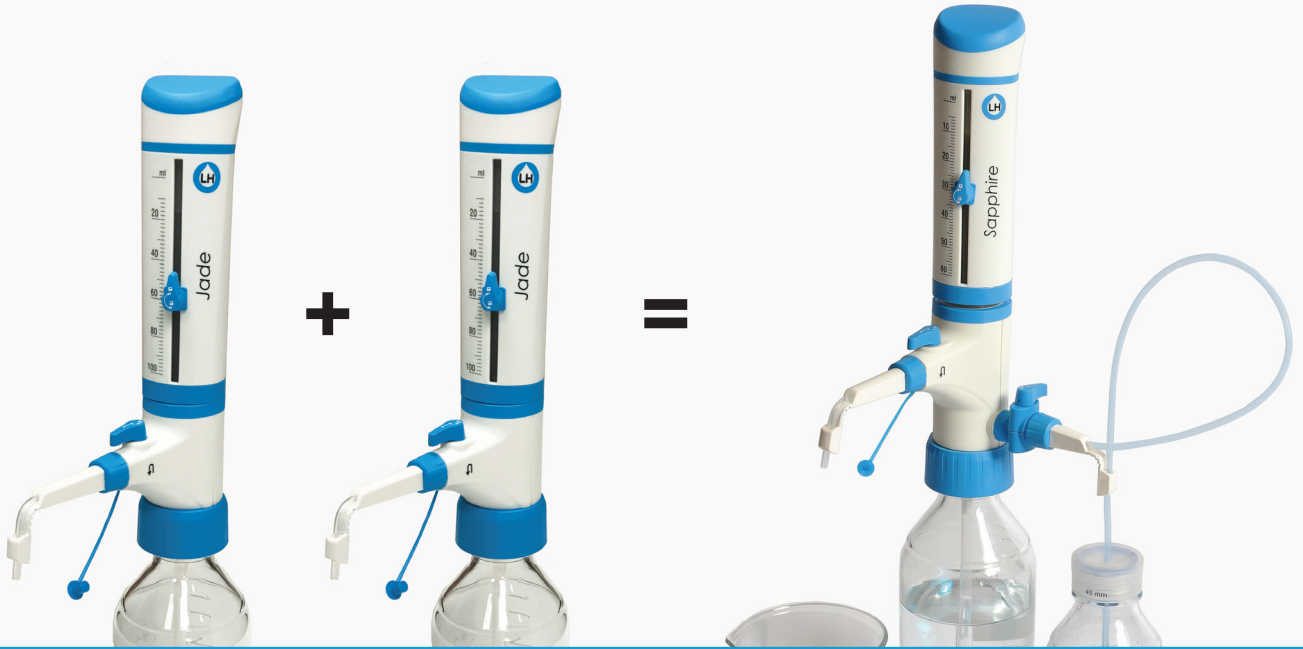

If we like this **bottle top dispenser** so much, why are we giving it away for **FREE**?

Buy any Two **Jade** Single Bottle Top Dispensers and get One **Sapphire** Dual-Inlet Bottle Top Dispenser **FREE**

The Sapphire is the first bottle top dispenser with dual-inlet technology. Now you can experience all the benefits of this \$489 dispenser **risk-free**. We're confident that the dual-inlet design will open new possibilities in your lab.

How to get your **FREE** Sapphire Dispenser:

- 1 Buy any 2 Jade Single Dispensers:
BTJD2.5 BTJD5 BTJD10 BTJD30 BTJD60 BTJD100
- 2 Indicate the model of Sapphire from the list that you'd like for **FREE**:
 BTR2.5 0.25-2.5ml BTR5 0.5-5ml BTR10 1-10ml